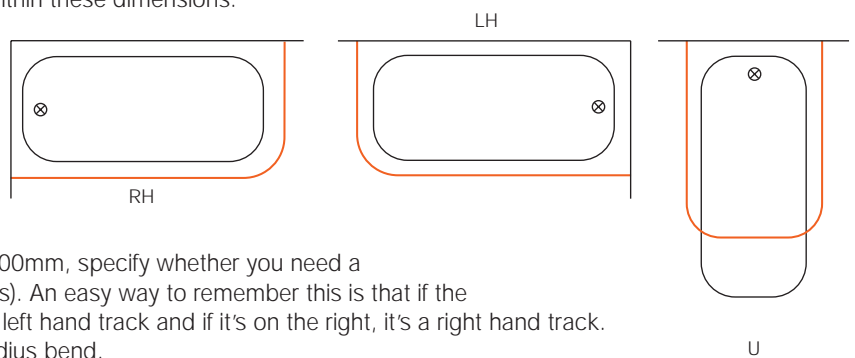

Unique towel hanger hook

All die cast ferrules

Curtain retaining hook

the architects choice

How to order Mactrac shower tracks

Size

The first thing to establish is whether you want a standard size track or one that is custom made.

STANDARD SIZE SHOWER TRACKS

Mactrac shower tracks are supplied in the following standard sizes. Remember that these tracks can be easily cut with a hacksaw to fit if the required track length is within these dimensions.

Curved tracks

- 900mm x 900mm
- 1200mm x 900mm (left hand or right hand)
- 1800mm x 900mm (left hand or right hand)
- 1200mm x 1200mm
- 1050mm x 800mm x 1050mm (U shape)

For the 1200mm x 900mm and 1800mm x 900mm, specify whether you need a left hand or a right hand set (see the diagrams). An easy way to remember this is that if the shorter length of the track is on the left, it's a left hand track and if it's on the right, it's a right hand track. Note that all curved tracks have a 300mm radius bend.