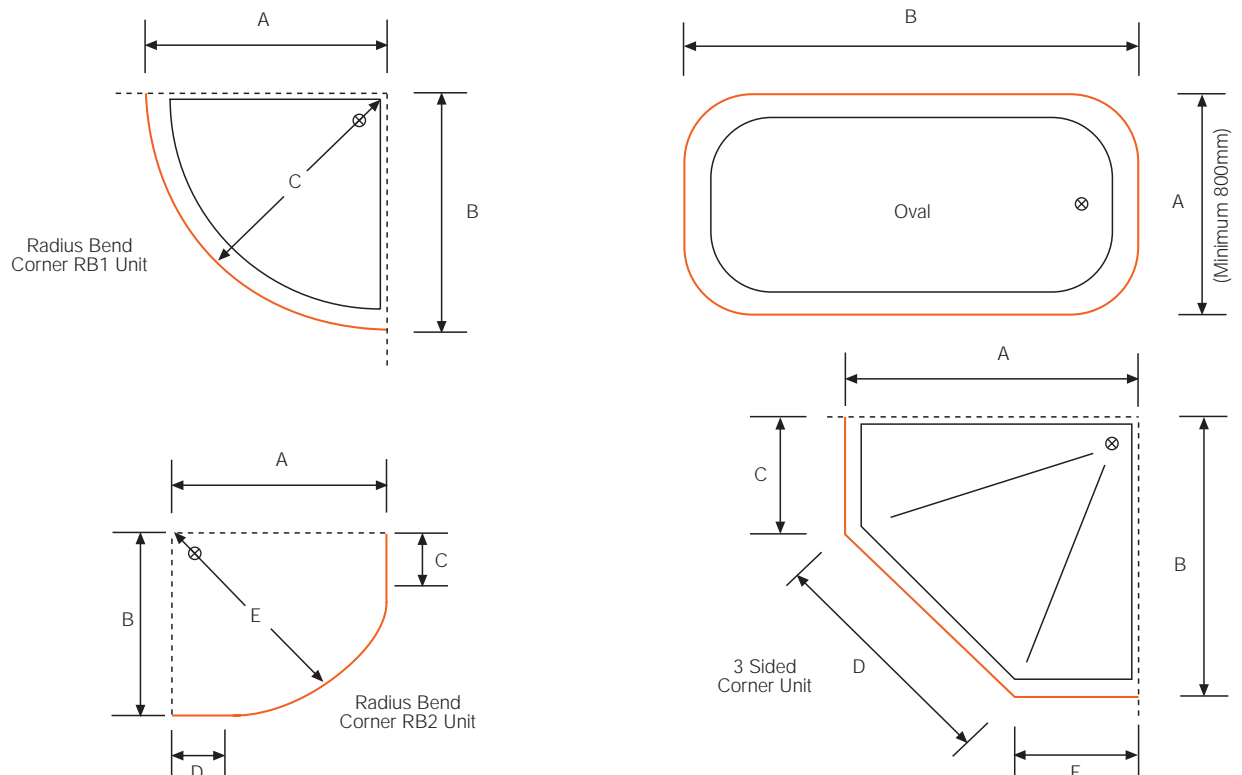

STANDARD SIZE SHOWER TRACKS

Mactrac shower tracks are supplied in the following standard sizes. Remember that these tracks can be easily cut with a hacksaw to fit if the required track length is within these dimensions.

Curved tracks

- 900mm x 900mm
- 1200mm x 900mm (left hand or right hand)
- 1800mm x 900mm (left hand or right hand)
- 1200mm x 1200mm
- 1050mm x 800mm x 1050mm (U shape)

For the 1200mm x 900mm and 1800mm x 900mm, specify whether you need a left hand or a right hand set (see the diagrams). An easy way to remember this is that if the shorter length of the track is on the left, it's a left hand track and if it's on the right, it's a right hand track. Note that all curved tracks have a 300mm radius bend.

Straight tracks

- 900mm
- 1800mm

SPECIAL SIZE (CUSTOM MADE) SHOWER TRACKS

These tracks are made to order. For pricing purposes, we need to establish the required dimensions.

How to order Mactrac shower tracks (cont.)

Components

Straight shower curtain track sets

Each 900mm straight shower set is supplied complete with one towel hanger hook attached, two wall brackets, nine glides with acetyl hooks, stainless steel fixing screws and installation instructions.